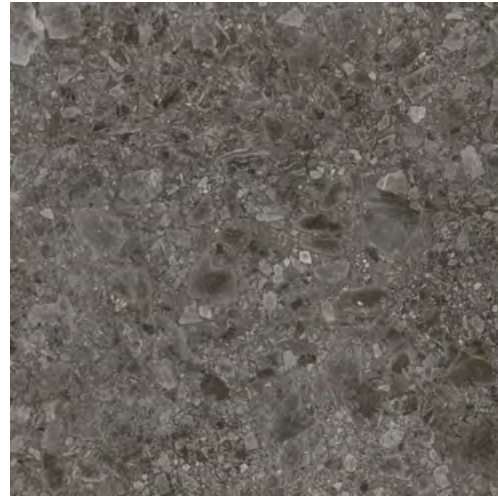

Siyah | Black

80x80
32"x32"

Paketleme Detayları / Packing Details

Ürün/ Product	Ebat / Size [cm/in]	Kalınlık Thickness	Adet/Kutu Pcs/Box	m²/Kutu m²/Box	Kutu/Palet Boxes/Pallet	m²/Palet m²/Pallet	kg/Palet Wgt/Pallet	SKID Weight Deviation [%]
Sırlı Granit Glazed Porcelain	80x80 / 32"x32"	11.5mm	2	1.28	36	46.08	1202 kg	-/+ 3