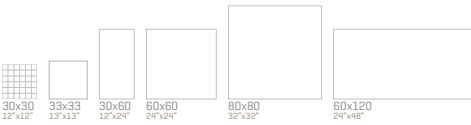

## Ürün/ Product

Ürün/ Product	Ebat / Size [cm/in]	Kalınlık Thickness	Adet/Kutu Pcs/Box	m <sup>2</sup> /Kutu m <sup>2</sup> /Box	Kutu/Palet Boxes/Pallet	m <sup>2</sup> /Palet m <sup>2</sup> /Pallet	kg/Pallet Wgt/Pallet	SKID Weight Deviation [%]
Sırlı Granit Glazed Porcelain	30X30 / 12"X12" [5X5 Mosaics on Net]	9.3mm	8	-	48	384 adt/pcs	641 kg	-/+ 3
Sırlı Granit Glazed Porcelain	33X33 / 13"X13"	7.1mm	11	1.2	58	69.6	1089 kg	-/+ 3
Sırlı Granit Glazed Porcelain	30X60 / 12"X24"	8.4mm	8	1.44	32	46.08	863 kg	-/+ 3
Sırlı Granit Glazed Porcelain	60X60 / 24"X24"	9.3mm	4	1.44	30	43.20	853 kg	-/+ 3
Sırlı Granit Glazed Porcelain	80X80 / 32"X32"	11.5mm	2	1.28	36	46.08	1202 kg	-/+ 3
Sırlı Granit Glazed Porcelain	60X120 / 24"X48"	10.3mm	2	1.44	28	40.32	937 kg	-/+ 3